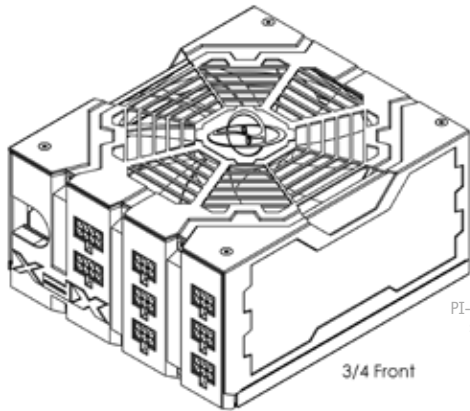

XFx XPS-850W-BES

850W ATX12V/EPS12V Modular Power Supply

PI-850B-CAG9 shown here

3/4 Front

XFx 850W PSU Black Edition